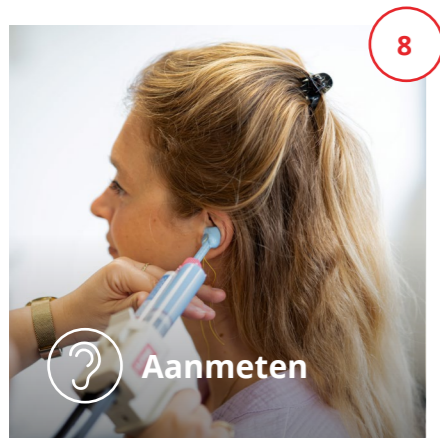

Inhoud

- 4 Geniet van geluid
- 6 Vergelijkingstabel
- 7 Blootstelling aan geluid
- 8 Aanmeetproces
- 9 Extra's
- 10 SleepSoft
- 12 PartyPlug
- 14 MusicSafe
- 16 MotoSafe
- 18 SwimSafe
- 20 WorkSafe
- 22 FlyFit
- 24 Oordoppen in- en uitdoen
- 25 Tips voor nieuwe oordoppen
- 26 Dempingswaarden Cone filters
- 28 Dempingswaarden Regular filters
- 30 Dempingswaarden PRO filters
- 32 Service