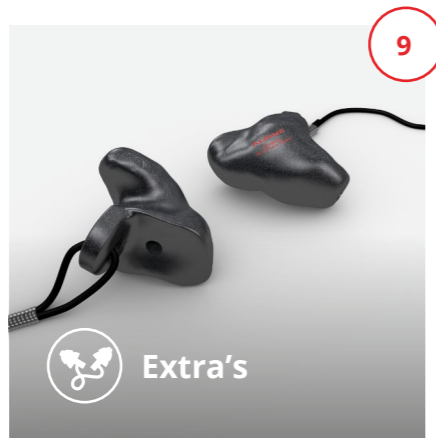

Inhoud

- 4 Geniet van geluid
- 6 Vergelijkingstabel
- 7 Blootstelling aan geluid
- 8 Aanmeetproces
- 9 Extra's
- 10 SleepSoft
- 12 PartyPlug
- 14 MusicSafe
- 16 MotoSafe
- 18 SwimSafe
- 20 WorkSafe
- 22 FlyFit
- 24 Oordoppen in- en uitdoen
- 25 Tips voor nieuwe oordoppen
- 26 Dempingswaarden Cone filters
- 28 Dempingswaarden Regular filters
- 30 Dempingswaarden PRO filters
- 32 Service